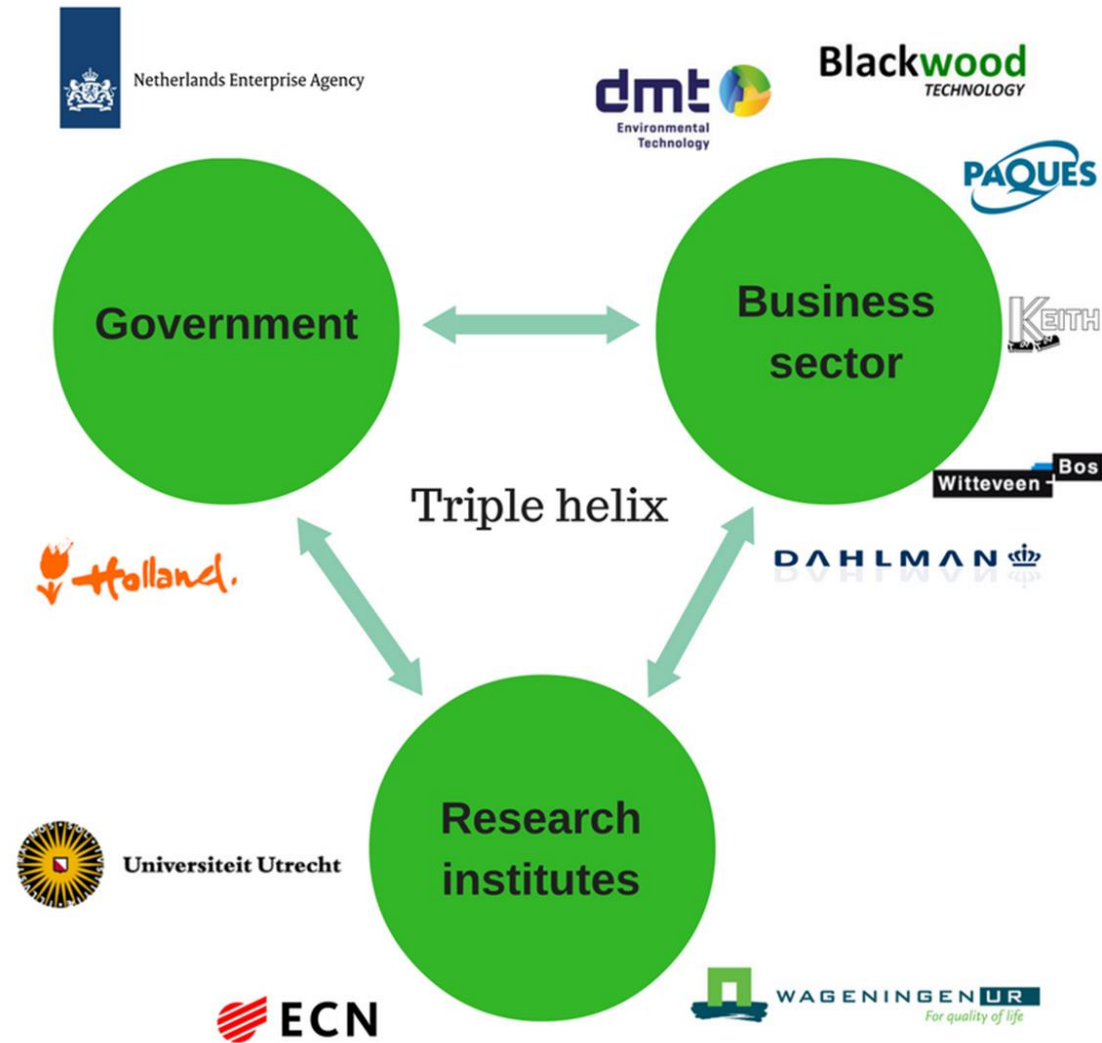

From Waste to Wealth

Transitioning towards a biobased economy

The ambitions of The Netherlands

H.E. Ambassador Designate

Karin Mössenlechner

Regional clusters

Source: Jan Rotmans (2014)

Policy instruments

- TKI Biobased Economy
- Green Deal

Topsector Chemie

From waste to wealth

Netherlands Biomass & Green Energy Consortium

Thank you for your attention!

Want to cooperate on biomass with the Netherlands?

Email: kll-biomass@minbuza.nl